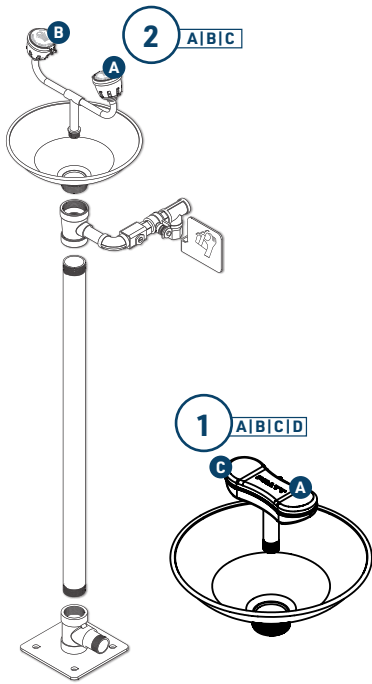

## FEATURES

- Shower stanchion and fittings are 304SS
- ABS Chemical/Impact Resistant Shower Head
- Stainless Steel Eye Wash Bowl
- Hand Operated via Push Handle and Pull Rod
- Stainless-Steel Eyewash Assembly with Rubber Cups

# SPARE PARTS

1	570027	PRATT EYE & FACE WASH NOZZLE YELLOW ABS PLASTIC SUITS ALL ELITE EYEWASH
1A	570029	PRATT DUST CAP ABS PLASTIC TO SUIT EYE & FACE WASH NOZZLE
1B	570030	PRATT SS304 SCREWS PACK OF 6 TO SUIT EYE & FACE WASH NOZZLE
1C	570031	PRATT AERATOR SUITS ALL EYE & FACE WASH INC. WASHER
1D	570032	PRATT 304 STAINLESS STEEL RING SUITS EYE & FACE WASH AERATOR
2	570003	PRATT EYEWASH NOZZLE ASSEMBLY S/STEEL WITH RUBBER EYECUP SUITS ALL ELITE EYEWASH
2A 3B	570018	PRATT AERATOR SUITS ALL ELITE AND ECONOMY EYEWASH
2B	570017	PRATT RUBBER EYEWASH CUP WITH YELLOW DUST CAP SUITS ALL ELITE EYEWASH
2C	570028	PRATT 304 STAINLESS STEEL RING SUITS EYEWASH AERATOR
3	570004	PRATT EYEWASH NOZZLE ASSEMBLY S/STEEL WITH YELLOW DUST CAP SUITS SE693 AND FTL EYEWASH
3A	570023	PRATT YELLOW DUST CAPS PLASTIC SUITS SE693 AND FTL EYEWASH
4	570006	PRATT S/STEEL EYEWASH BOWL SUITS ALL ELITE EYEWASH
5	570010	PRATT S/STEEL PUSH HANDLE FOR 570012 S/STEEL BALL VALVE SUITS ALL ELITE EYEWASH
6	570012	PRATT 15MM S/STEEL BALL VALVE FOR 570010 S/STEEL PUSH HANDLE SUITS ALL ELITE EYEWASH
7	570020	PRATT S/STEEL FOOT TREADLE SILVER SUITS ALL ELITE EYEWASH
8	570024	PRATT BLACK WASHER FOR STANCHION JOINT SUITS ALL ELITE SHOWERS
9	570014	PRATT 25mm S/STEEL BALL VALVE WITH LEVER ARM SUITS ALL ELITE SHOWERS
10	570016	PRAT S/STEEL PULL ROD SILVER SUITS ALL ELITE SHOWERS
11	570007	PRATT ABS PLASTIC SHOWER HEAD WITH SWIRLTEC NOZZLE SUITS ALL ELITE SHOWERS
12	570008	PRATT S/STEEL SHOWER HEAD WITH SWIRLTEC NOZZLE SUITS SE693