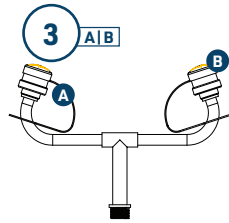

# SPARE PARTS

1	570027	PRATT EYE & FACE WASH NOZZLE YELLOW ABS PLASTIC SUITS ALL ELITE EYEWASH
1A	570029	PRATT DUST CAP ABS PLASTIC TO SUIT EYE & FACE WASH NOZZLE
1B	570030	PRATT SS304 SCREWS PACK OF 6 TO SUIT EYE & FACE WASH NOZZLE
1C	570031	PRATT AERATOR SUITS ALL EYE & FACE WASH INC. WASHER
1D	570032	PRATT 304 STAINLESS STEEL RING SUITS EYE & FACE WASH AERATOR
2	570003	PRATT EYEWASH NOZZLE ASSEMBLY S/STEEL WITH RUBBER EYECUP SUITS ALL ELITE EYEWASH
2A 3B	570018	PRATT AERATOR SUITS ALL ELITE AND ECONOMY EYEWASH
2B	570017	PRATT RUBBER EYEWASH CUP WITH YELLOW DUST CAP SUITS ALL ELITE EYEWASH
2C	570028	PRATT 304 STAINLESS STEEL RING SUITS EYEWASH AERATOR
3	570004	PRATT EYEWASH NOZZLE ASSEMBLY S/STEEL WITH YELLOW DUST CAP SUITS SE693 AND FTL EYEWASH
3A	570023	PRATT YELLOW DUST CAPS PLASTIC SUITS SE693 AND FTL EYEWASH
4	570006	PRATT S/STEEL EYEWASH BOWL SUITS ALL ELITE EYEWASH
5	570010	PRATT S/STEEL PUSH HANDLE FOR 570012 S/STEEL BALL VALVE SUITS ALL ELITE EYEWASH
6	570012	PRATT 15MM S/STEEL BALL VALVE FOR 570010 S/STEEL PUSH HANDLE SUITS ALL ELITE EYEWASH
7	570020	PRATT S/STEEL FOOT TREADLE SILVER SUITS ALL ELITE EYEWASH
8	570024	PRATT BLACK WASHER FOR STANCHION JOINT SUITS ALL ELITE SHOWERS
9	570014	PRATT 25mm S/STEEL BALL VALVE WITH LEVER ARM SUITS ALL ELITE SHOWERS
10	570016	PRAT S/STEEL PULL ROD SILVER SUITS ALL ELITE SHOWERS
11	570007	PRATT ABS PLASTIC SHOWER HEAD WITH SWIRLTEC NOZZLE SUITS ALL ELITE SHOWERS
12	570008	PRATT S/STEEL SHOWER HEAD WITH SWIRLTEC NOZZLE SUITS SE693