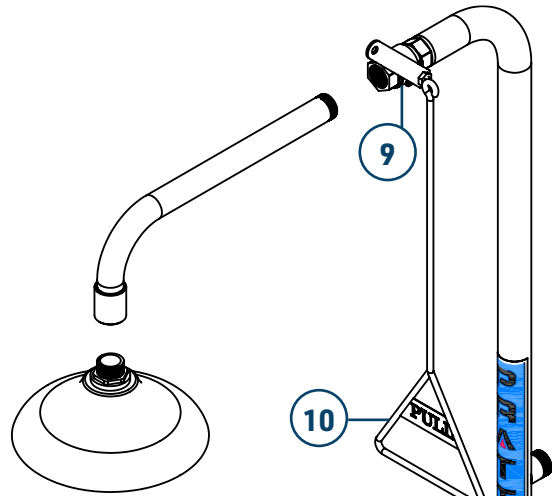

## FEATURES

- Shower stanchion and fittings are 304SS
- ABS Chemical/Impact Resistant Shower Head
- Stainless Steel Eye Wash Bowl
- Hand Operated via Push Handle and Pull Rod
- Stainless-Steel Eyewash Assembly with Rubber Cups

# SPARE PARTS

1	570027	PRATT EYE & FACE WASH NOZZLE YELLOW ABS PLASTIC SUITS ALL ELITE EYEWASH
1A	570029	PRATT DUST CAP ABS PLASTIC TO SUIT EYE & FACE WASH NOZZLE
1B	570030	PRATT SS304 SCREWS PACK OF 6 TO SUIT EYE & FACE WASH NOZZLE
1C	570031	PRATT AERATOR SUITS ALL EYE & FACE WASH INC. WASHER
1D	570032	PRATT 304 STAINLESS STEEL RING SUITS EYE & FACE WASH AERATOR
2	570003	PRATT EYEWASH NOZZLE ASSEMBLY S/STEEL WITH RUBBER EYECUP SUITS ALL ELITE EYEWASH
2A 3B	570018	PRATT AERATOR SUITS ALL ELITE AND ECONOMY EYEWASH
2B	570017	PRATT RUBBER EYEWASH CUP WITH YELLOW DUST CAP SUITS ALL ELITE EYEWASH
2C	570028	PRATT 304 STAINLESS STEEL RING SUITS EYEWASH AERATOR
3	570004	PRATT EYEWASH NOZZLE ASSEMBLY S/STEEL WITH YELLOW DUST CAP SUITS SE693 AND FTL EYEWASH
3A	570023	PRATT YELLOW DUST CAPS PLASTIC SUITS SE693 AND FTL EYEWASH
4	570006	PRATT S/STEEL EYEWASH BOWL SUITS ALL ELITE EYEWASH
5	570010	PRATT S/STEEL PUSH HANDLE FOR 570012 S/STEEL BALL VALVE SUITS ALL ELITE EYEWASH
6	570012	PRATT 15MM S/STEEL BALL VALVE FOR 570010 S/STEEL PUSH HANDLE SUITS ALL ELITE EYEWASH
7	570020	PRATT S/STEEL FOOT TREADLE SILVER SUITS ALL ELITE EYEWASH
8	570024	PRATT BLACK WASHER FOR STANCHION JOINT SUITS ALL ELITE SHOWERS
9	570014	PRATT 25mm S/STEEL BALL VALVE WITH LEVER ARM SUITS ALL ELITE SHOWERS
10	570016	PRAT S/STEEL PULL ROD SILVER SUITS ALL ELITE SHOWERS
11	570007	PRATT ABS PLASTIC SHOWER HEAD WITH SWIRLTEC NOZZLE SUITS ALL ELITE SHOWERS
12	570008	PRATT S/STEEL SHOWER HEAD WITH SWIRLTEC NOZZLE SUITS SE693